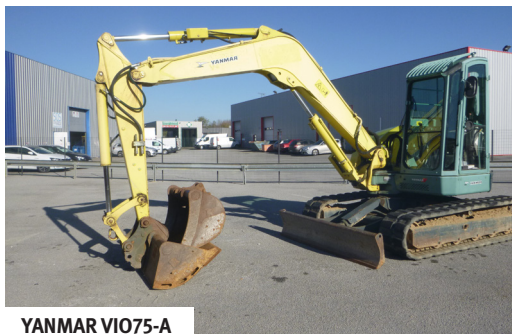

 facebook.com/ritchiebrosfrance

Late Additions

2/6 - CAT 730

2 - 2015 MANITOU MT625 - 2011 MANITOU MT625

CAT 12H

RENAULT PREMIUM 370 DCi 6x2 4000 Litres

rbauction.com/st-aubin-sur-gaillon

© Copyright 2018 Ritchie Bros. Auctioneers – 03/12 - PD/CG

 **RITCHIE BROS.**
Auctioneers

60
YEARS

VOLVO A30

LIEBHERR LR634

WACKER WL57

WACKER WL48

ZETELMEYER ZL602C

BOBCAT S130

CASE CX80

1/2 - DAEWOO SOLAR 75-V

KUBOTA KX080-3

More items added daily! View the latest listings for this auction at rbauction.com

KUBOTA KX71-3

1/6 - NEW HOLLAND E50.2C

1/4 - NEW HOLLAND 27.2C

1/2 - 2010 YANMAR VIO25

RENAULT PREMIUM 300 4x2

RENAULT PREMIUM 320DCI 6x2

2010 MERCEDES-BENZ ACTROS 3241 8x4

VOLVO FM12.380 8x4

MERCEDES-BENZ ACTROS 3331 6x4

VOLVO FM12-380 6x4

More items added daily! View the latest listings for this auction at rbauction.com