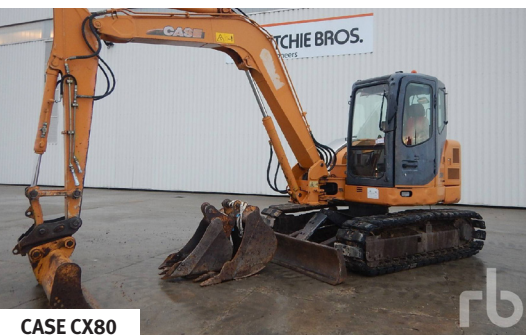

 facebook.com/ritchiebrosfrance

Late Additions

2/6 - CAT 730

2 - 2015 MANITOU MT625 - 2011 MANITOU MT625

CAT 12H

RENAULT PREMIUM 370 DCi 6x2 4000 Litres

rbauction.com/st-aubin-sur-gaillon

© Copyright 2018 Ritchie Bros. Auctioneers – 03/12 - PD/CG

 **RITCHIE BROS.**
Auctioneers

60
YEARS

VOLVO A30

LIEBHERR LR634

WACKER WL57

WACKER WL48

ZETELMEYER ZL602C

BOBCAT S130

CASE CX80

1/2 - DAEWOO SOLAR 75-V

KUBOTA KX080-3

More items added daily! View the latest listings for this auction at rbauction.com

KUBOTA KX71-3

1/6 - NEW HOLLAND E50.2C

1/4 - NEW HOLLAND 27.2C

1/2 - 2010 YANMAR VIO25

RENAULT PREMIUM 300 4x2

RENAULT PREMIUM 320DCI 6x2

2010 MERCEDES-BENZ ACTROS 3241 8x4

VOLVO FM12.380 8x4

MERCEDES-BENZ ACTROS 3331 6x4

VOLVO FM12-380 6x4

More items added daily! View the latest listings for this auction at rbauction.com